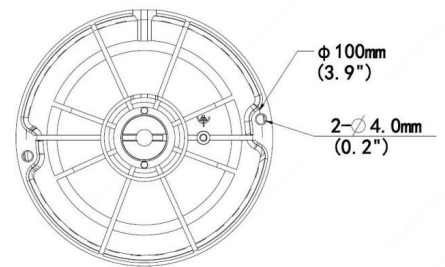

Overview

- 4MP IR
- True WDR 120dB
- 2.8mm lens
- H.265
- IP67, IK10 rated

Technical Specifications

Device	
Image Sensor:	1/3" Progressive Scan CMOS
Min Illumination:	Color: 0.01Lux (F2.0, AGC ON) 0Lux with IR
Shutter Time:	Auto/Manual, 1 ~ 1/100000s
Lens:	2.8mm@F2.0
WDR:	120dB
Angle of View :	H: 95.8°, V: 55.2°, O: 124.5°
Angle Adjustment:	Pan: 3° ~ 360° Tilt: 0° ~ 68° Rotate: 3° ~ 360°
3-Axis Adjustment :	Yes
Day & Night:	IR-Cut Filter with Auto Switch (ICR)
IR Range:	Up to 30m (98ft) IR range
Compression Standard	
Video Compression:	Ultra 265, H.265, H.264, MJPEG
Video Bit Rate:	128 Kbps~16 Mbps
Tri-Stream:	Yes
Analytics:	Intrusion, Human Body Detection, Motion Detection, Tampering Alarm, Audio Detection
Image	
Max. Image Resolution:	2688 x 1520
Frame Rate:	30fps (2688 x 1520)
ROI Codec:	Up to 2 Areas
Image Setting:	White Balance, Digital Noise Reduction, Smart IR, Flip, HLC, BLC