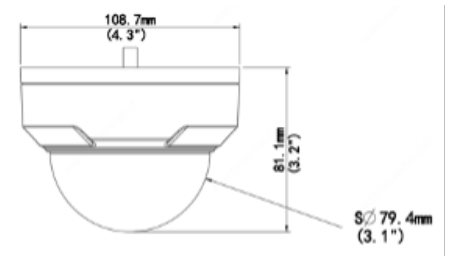

Overview

- 4MP IR
- True WDR 120dB
- 2.8mm lens
- H.265
- IP67, IK10 rated

Technical Specifications

Device	
Image Sensor:	1/3" Progressive Scan CMOS
Min Illumination:	Color: 0.01Lux (F2.0, AGC ON) 0Lux with IR
Shutter Time:	Auto/Manual, 1 ~ 1/100000s
Lens:	2.8mm@F2.0
WDR:	120dB
Angle of View :	H: 95.8°, V: 55.2°, O: 124.5°
Angle Adjustment:	Pan: 3° ~ 360° Tilt: 0° ~ 68° Rotate: 3° ~ 360°
3-Axis Adjustment :	Yes
Day & Night:	IR-Cut Filter with Auto Switch (ICR)
IR Range:	Up to 30m (98ft) IR range
Compression Standard	
Video Compression:	Ultra 265, H.265, H.264, MJPEG
Video Bit Rate:	128 Kbps~16 Mbps
Tri-Stream:	Yes
Analytics:	Intrusion, Human Body Detection, Motion Detection, Tampering Alarm, Audio Detection
Image	
Max. Image Resolution:	2688 x 1520
Frame Rate:	30fps (2688 x 1520)
ROI Codec:	Up to 2 Areas
Image Setting:	White Balance, Digital Noise Reduction, Smart IR, Flip, HLC, BLC