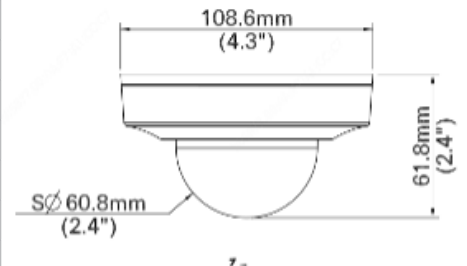

Overview

- 4 Megapixel IR
- True WDR 120dB
- 2.8mm Lens
- Built-In Mic
- H.265
- Indoor Camera

Technical Specifications

Device	
Image Sensor:	1/3" Progressive Scan CMOS
Min Illumination:	Colour: 0.01Lux (F2.0, AGC ON) 0Lux with IR
Shutter Time:	Auto/Manual, 1 ~ 1/100000s
Lens:	2.8mm@F2.0
WDR:	120 dB
Angle of View :	H: 95.8°, V: 55.2°, 124.5°
Angle Adjustment:	Pan: 3° ~ 360° Tilt: 0° ~ 68° Rotate: 3° ~ 360°
3-Axis Adjustment :	Yes
Day & Night:	IR-Cut Filter with Auto Switch (ICR)
IR Range:	Up to 30m (98ft) IR range
Compression Standard	
Video Compression:	Ultra 265, H.265, H.264, MJPEG
Video Bit Rate:	128 Kbps~16 Mbps
Tri-Stream:	Yes
Analytics:	Intrusion, Human Body Detection, Motion Detection, Tampering Alarm, Audio Detection
Image	
Max. Image Resolution:	2688 x 1520
Frame Rate:	30fps (2688 x 1520)
ROI Codec:	Up to 2 areas
Image Setting:	White Balance, Digital Noise Reduction, Smart IR, Flip, HLC, BLC