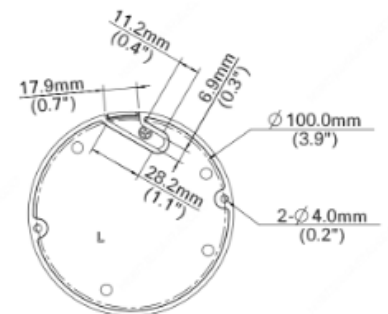

Overview

- 4 Megapixel IR
- True WDR 120dB
- 2.8mm Lens
- Built-In Mic
- H.265
- Indoor Camera

Technical Specifications

Device	
Image Sensor:	1/3" Progressive Scan CMOS
Min Illumination:	Colour: 0.01Lux (F2.0, AGC ON) 0Lux with IR
Shutter Time:	Auto/Manual, 1 ~ 1/100000s
Lens:	2.8mm@F2.0
WDR:	120 dB
Angle of View :	H: 95.8°, V: 55.2°, 124.5°
Angle Adjustment:	Pan: 3° ~ 360° Tilt: 0° ~ 68° Rotate: 3° ~ 360°
3-Axis Adjustment :	Yes
Day & Night:	IR-Cut Filter with Auto Switch (ICR)
IR Range:	Up to 30m (98ft) IR range
Compression Standard	
Video Compression:	Ultra 265, H.265, H.264, MJPEG
Video Bit Rate:	128 Kbps~16 Mbps
Tri-Stream:	Yes
Analytics:	Intrusion, Human Body Detection, Motion Detection, Tampering Alarm, Audio Detection
Image	
Max. Image Resolution:	2688 x 1520
Frame Rate:	30fps (2688 x 1520)
ROI Codec:	Up to 2 areas
Image Setting:	White Balance, Digital Noise Reduction, Smart IR, Flip, HLC, BLC