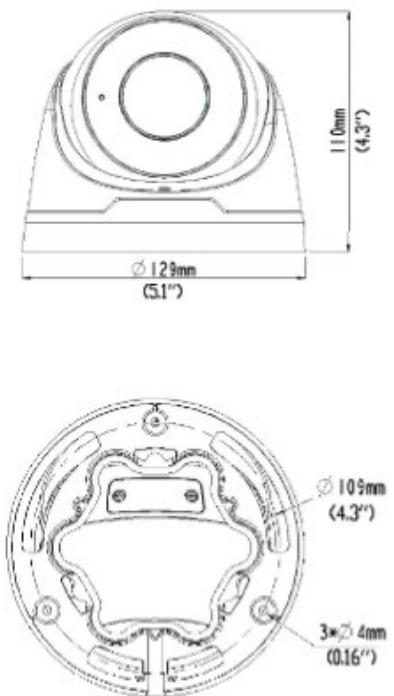

Overview

- 4 Megapixel IR
- True WDR 120dB
- 2.8 – 12mm Motorized Lens
- H.265
- IP67

Technical Specifications

Device	
Image Sensor:	1/3" Progressive Scan CMOS
Min Illumination:	Color: 0.003Lux (F1.6, AGC ON) 0Lux with IR
Shutter Time:	Auto/Manual, 1 ~ 1/100000s
Lens:	2.8 ~ 12mm, AF Automatic Focusing and Motorized Zoom Lens
WDR:	120dB
Angle of View :	H:98.26°~ 31.35°, V: 54.76°~ 18.55°, O: 127.74°~36.99°
Angle Adjustment:	Pan: 0° ~ 360° Tilt: 0° ~ 90° Rotate: 0° ~ 360°
3-Axis Adjustment :	Yes
Day & Night:	IR-Cut Filter with Auto Switch (ICR)
IR Range:	Up to 30m (98ft) IR range
Compression Standard	
Video Compression:	Ultra 265, H.265,H.264, MJPEG
Video Bit Rate:	128 Kbps~16 Mbps
Tri-Stream:	Yes
Analytics:	Intrusion, Human Body Detection, Motion Detection, Tampering Alarm, Audio Detection
Image	
Max. Image Resolution:	2688 x 1520
Frame Rate:	30fps (2688 x 1520)
ROI Codec:	Up to 2 areas
Image Setting:	White Balance, Digital Noise Reduction, Smart IR, Flip, HLC, BLC